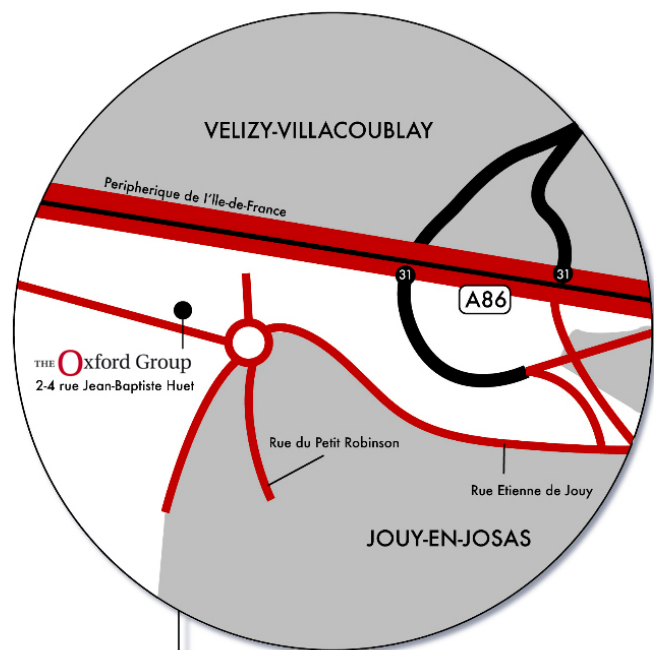

14 km from Paris Porte de Saint-Cloud
20 km from Orly International Airport
45 km from Roissy-Charles de Gaulle Airport
Access by car from A86 :

- Take the exit 31 towards Vélizy Centre/
Zone Artisanale Louis Bréguet
- Head towards Les Metz/
Zone Artisanale Louis Bréguet
- At Vélizy-Villacoublay, continue along
D53
- At the roundabout, take the 2nd exit
- Continue along Rue Jean-Baptiste Huet